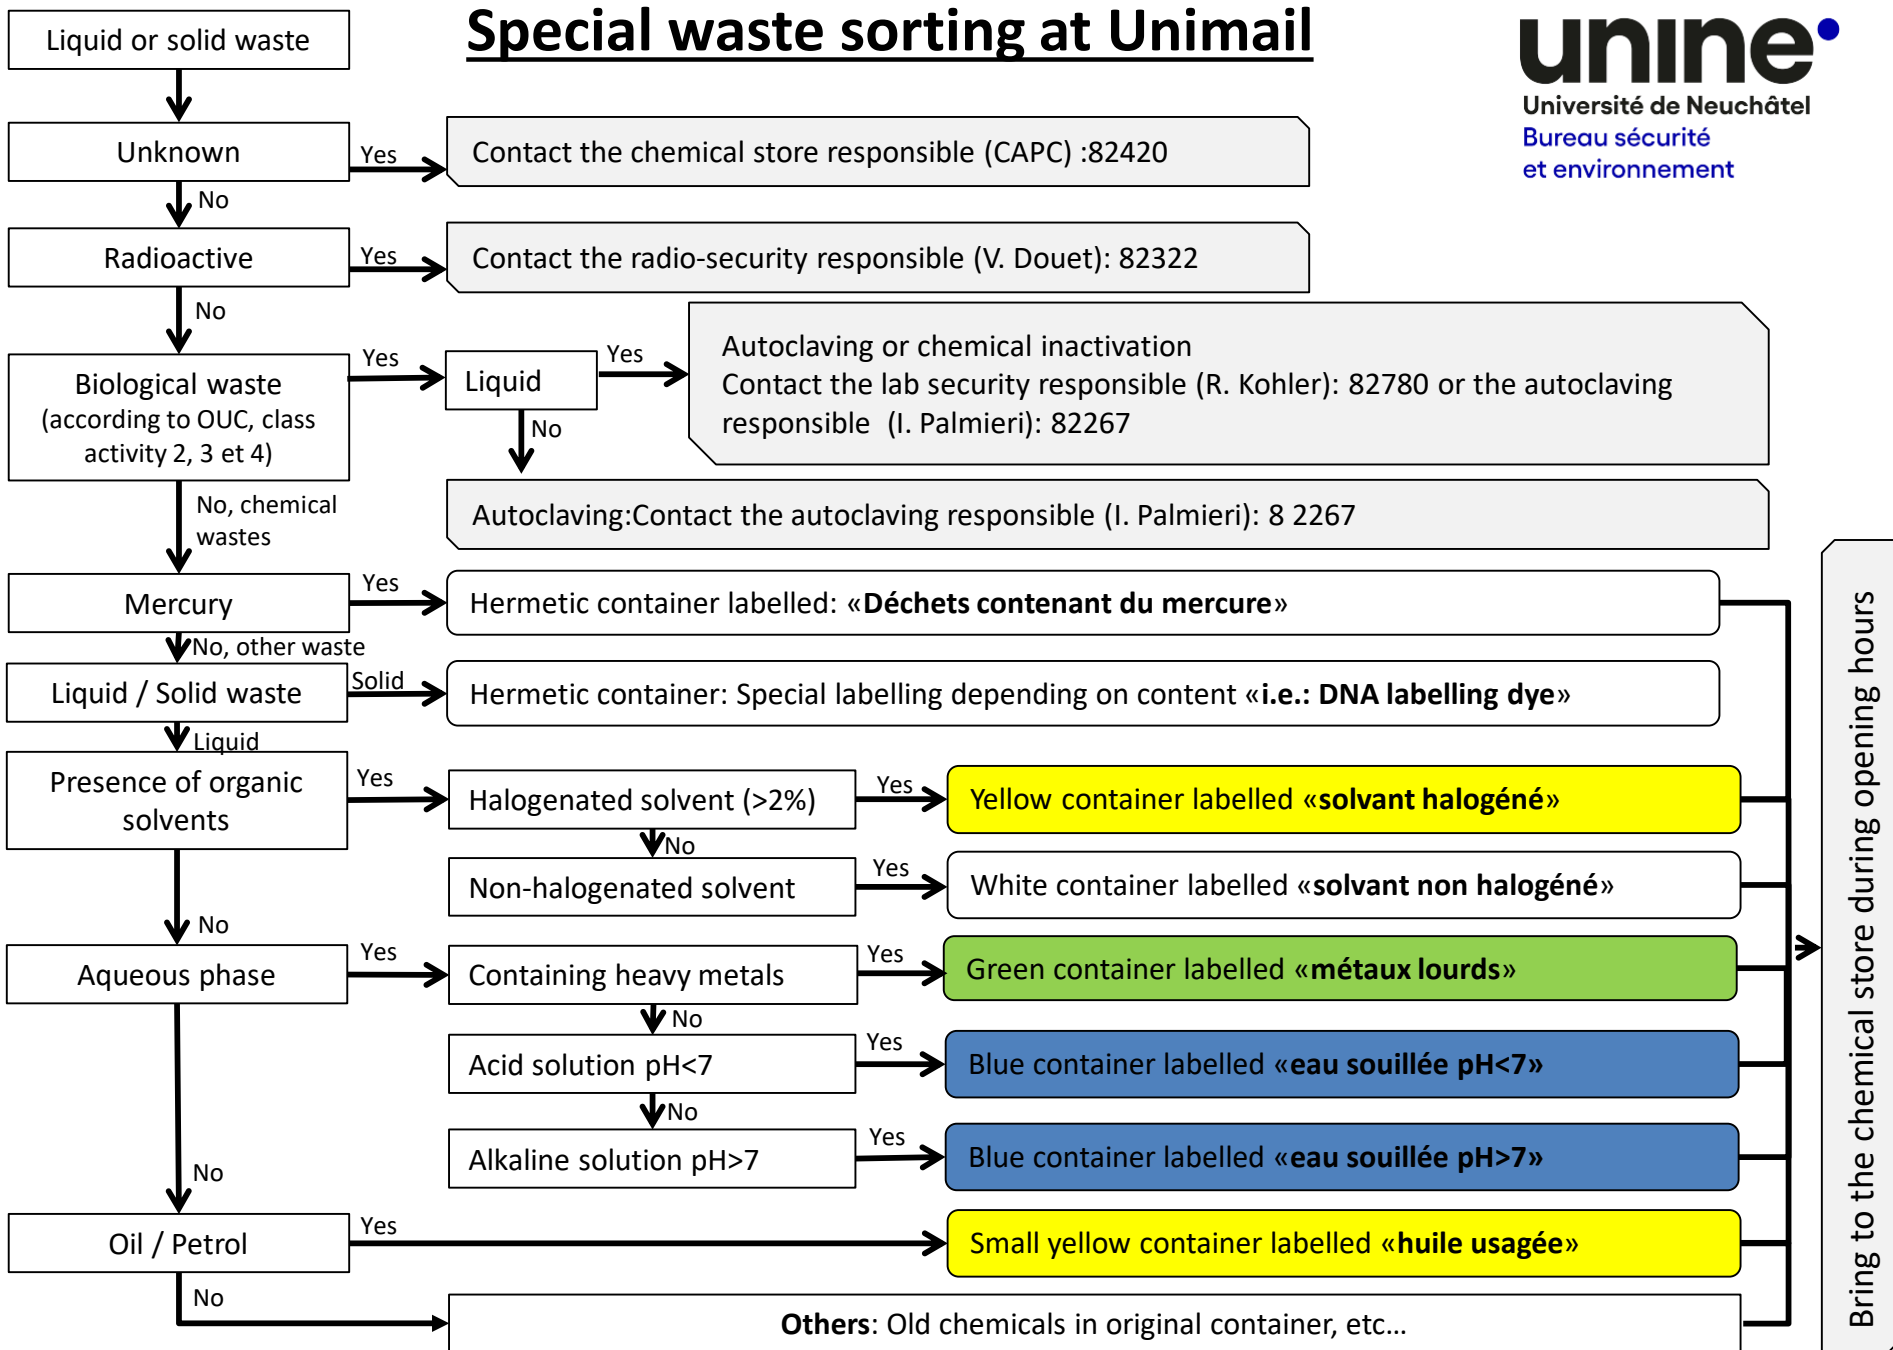

# Special waste sorting at Unimail

# Other wastes

If in doubt, please contact the lab security responsible (8 27 80)